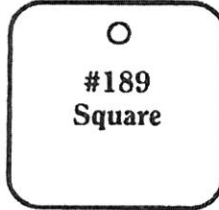

**#193  
Bell**

- Height - 1 3/16"
- Width - 1 3/16"
- 4 lines of medium type.
- 12 characters/spaces per line.
- 5/32" numbers (up to 5 digits).

**#141  
Bell**

- Height - 1 3/8"
- Width - 1"
- 4 lines of medium type.
- 12 characters/spaces per line.
- 5/32" numbers (up to 6 digits).

**#122**  
**Diamond**

- Height - 1 1/2"
- Width - 1 1/2"
- 4 lines of medium type.
- 12 characters/spaces per line.
- 5/32" numbers (up to 6 digits).

**#150**  
**Dimpled**  
**Square**

- Height - 1 1/8"
- Width - 1 3/16"
- 4 lines of medium type.
- 15 characters/spaces per line.
- 5/32" numbers (up to 5 digits).

**TAG ILLUSTRATIONS ARE SHOWN TO ACTUAL SIZE**

**#136  
Square**

- Height - 7/8"
- Width - 7/8"
- 3 lines of medium type.
- 12 characters/spaces per line.
- 1/8" numbers (up to 5 digits).

**#117  
Square**

- Height - 1"
- Width - 1"
- 4 lines of small type.
- 13 characters/spaces per line.
- 5/32" numbers (up to 5 digits).

**#189  
Square**

- Height - 1 1/8"
- Width - 1 1/8"
- 4 lines of medium type.
- 15 characters/spaces per line.
- 5/32" numbers (up to 6 digits).