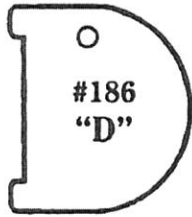

**#110  
Bone**

- Height - 1 1/8"
- Width - 1 1/2"
- 3 lines of medium type.
- 15 characters/spaces per line.
- 5/32" numbers (up to 7 digits).

**#139  
Acorn**

- Height - 1 3/8"
- Width - 1 1/8"
- 4 lines of medium type.
- 14 characters/spaces per line.
- 5/32" numbers (up to 5 digits).

**#174  
Small Star**

- Height - 1 3/8"
- Width - 1 3/8"
- 4 lines of medium type.
- 14 characters/spaces per line.
- 5/32" numbers (up to 5 digits).

**#158  
Large Star**

- Height - 2"
- Width - 2"
- 4 lines of large type.
- 14 characters/spaces per line.
- 1/4" numbers (up to 5 digits).

**#200  
Dog Head**

- Height - 1 5/16"
- Width - 1 1/4"
- 3 lines of medium type.
- 14 characters/spaces per line.
- 3/16" numbers (up to 6 digits).

**#196  
Cat**

- Height - 1 3/8"
- Width - 7/8"
- 6 lines of small type.
- 8 characters/spaces per line.
- 1/8" numbers (up to 6 digits).

**TAG ILLUSTRATIONS ARE SHOWN TO ACTUAL SIZE**

#186  
"D"

- Height - 1 1/8"
- Width - 15/16"
- 4 lines of medium type.
- 10 characters/ spaces per line.
- 1/8" numbers (up to 4 digits).

#202  
Telephone

- Height - 1 1/8"
- Width - 1 3/8"
- 3 lines of medium type.
- 12 characters/ spaces per line.
- 3/16" numbers (up to 6 digits).