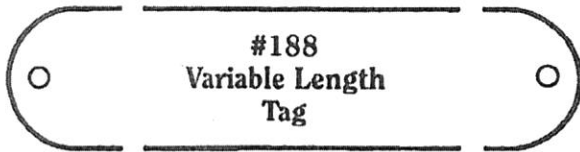

### #421 Neck Tag

Pear Shaped: Measures 3-1/2" x 2-1/4" with 1-3/8" numbers on both sides up to 999. Hole size approximately 3/4". Highest quality nylon, guaranteed unbreakable!

Available in green, purple, orange, red, black or blue, with white contrasting numbers; no paint. White and yellow tags with black numbers are available at additional cost. Tags have extra large reinforced attachment hole to permit chain to slip through.

Custom engraving is available.

#190-D  
Dangerous Dog Tag

- Height - 3"
- Width - 2 3/8"

GUARD DOG  
#190-G  
Guard Dog Tag

- Height - 3"
- Width - 2 3/8"

#188  
Variable Length  
Tag

- Height - 3/4" Width - up to 6" long
- Quotation upon request.

3" Adjustable Length

4" Adjustable Length

**TAG ILLUSTRATIONS ARE SHOWN TO ACTUAL SIZE**

---