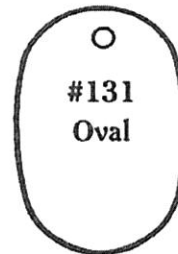

#105  
Small Trapezoid

- Height - 1 1/4"
- Width - 1 1/8"
- 4 lines of medium type.
- 12 characters/ spaces per line.
- 5/32" numbers (up to 7 digits).

#172  
Large Trapezoid

- Height - 1 1/4"
- Width - 1 3/16"
- 4 lines of medium type.
- 15 characters/ spaces per line.
- 5/32" numbers (up to 7 digits).

#130  
Octagon

- Height - 1 1/8"
- Width - 1 1/8"
- 3 lines of medium type.
- 15 characters/ spaces per line.
- 5/32" numbers (up to 5 digits).

#134  
Large Octagon

- Height - 1 1/4"
- Width - 1 1/4"
- 4 lines of medium type.
- 15 characters/ spaces per line.
- 5/32" numbers (up to 7 digits).

#191  
Oval

- Height - 5/8" Width - 1 1/4"
- 2 lines of medium type.
- 12 characters/ spaces per line.
- 1/8" numbers (up to 4 digits).

#126  
Oval

- Height - 3/4" Width - 1 1/2"
- 4 lines of small type.
- 13 characters/ spaces per line.
- 1/8" numbers (up to 5 digits).

#177  
Oval

- Height - 1 3/4"
- Width - 15/16"
- 4 lines of medium type.
- 15 characters/ spaces per line.
- 5/32" numbers (up to 6 digits).

#131  
Oval

- Height - 1 3/8"
- Width - 7/8"
- 5 lines of medium type.
- 10 characters/ spaces per line.
- 1/8" numbers (up to 4 digits).