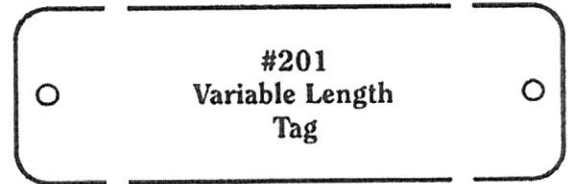

- Height - 1" Width - up to 6" long
- Quotation upon request.