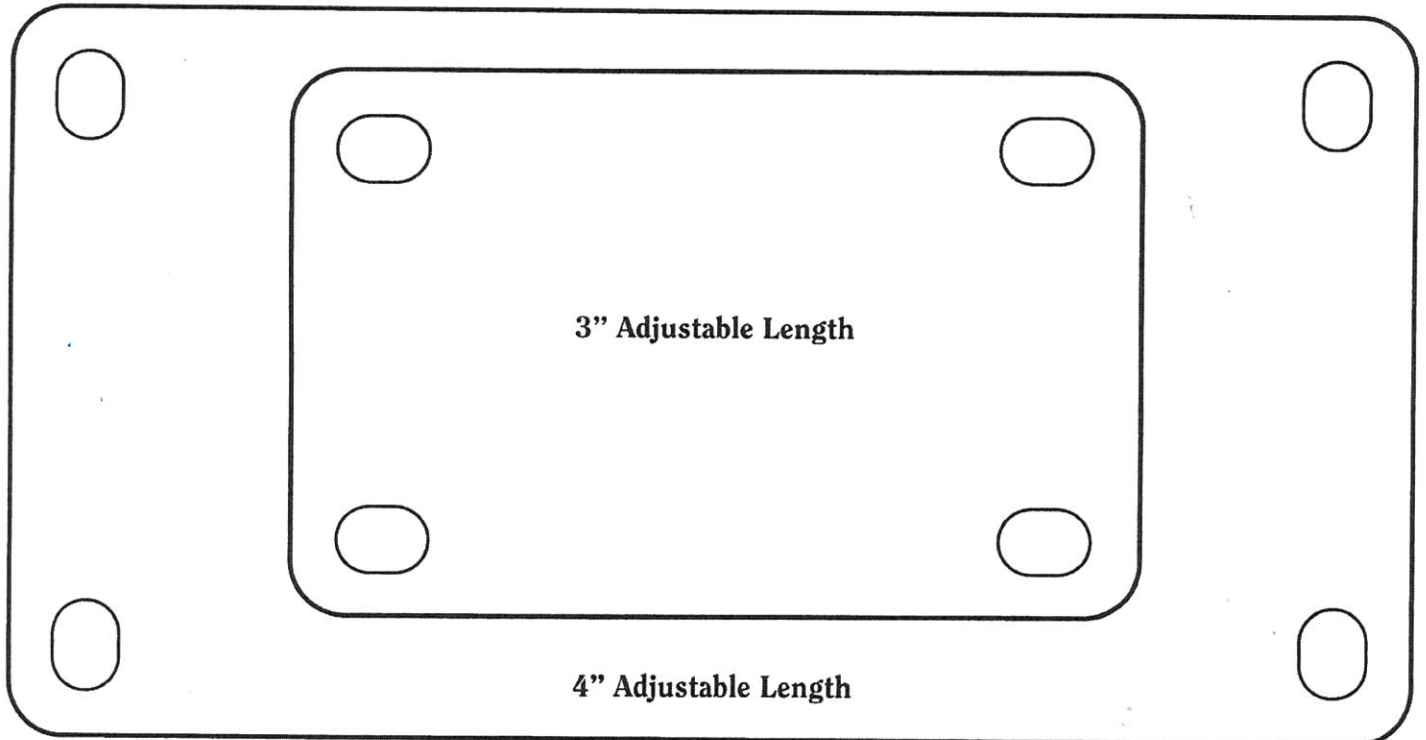

Custom engraving is available.

#190-D
Dangerous Dog Tag

• Height - 3"
Width - 2 3/8"

GUARD DOG

#190-G
Guard Dog Tag

• Height - 3"
Width - 2 3/8"

#188
Variable Length
Tag

• Height - 3/4" Width - up to 6" long
• Quotation upon request.