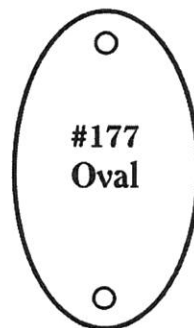

#192
Triangle

- Height - 1 1/16"
- Width - 1 3/16"
- 3 lines of medium type.
- 10 characters/spaces per line.
- 5/32" numbers (up to 5 digits).

#105
Small Trapezoid

- Height - 1 1/4"
- Width - 1 1/8"
- 4 lines of medium type.
- 12 characters/spaces per line.
- 5/32" numbers (up to 7 digits).

#172
Large Trapezoid

- Height - 1 1/4"
- Width - 1 3/16"
- 4 lines of medium type.
- 15 characters/spaces per line.
- 5/32" numbers (up to 7 digits).

#130
Octagon

- Height - 1 1/8"
- Width - 1 1/8"
- 3 lines of medium type.
- 15 characters/spaces per line.
- 5/32" numbers (up to 5 digits).

#134
Large Octagon

- Height - 1 1/4"
- Width - 1 1/4"
- 4 lines of medium type.
- 15 characters/spaces per line.
- 5/32" numbers (up to 7 digits).

#191
Oval

- Height - 5/8" Width - 1 1/4"
- 2 lines of medium type.
- 12 characters/spaces per line.
- 1/8" numbers (up to 4 digits).

#126
Oval

- Height - 3/4" Width - 1 1/2"
- 4 lines of small type.
- 13 characters/spaces per line.
- 1/8" numbers (up to 5 digits).

#177
Oval

- Height - 1 3/4"
- Width - 15/16"
- 4 lines of medium type.
- 15 characters/spaces per line.
- 5/32" numbers (up to 6 digits).