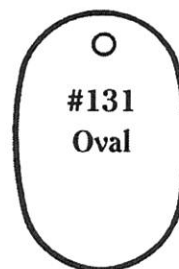

#192
Triangle

- Height - 1 1/16"
- Width - 1 3/16"
- 3 lines of medium type.
- 10 characters/spaces per line.
- 5/32" numbers (up to 5 digits).

#105
Small Trapezoid

- Height - 1 1/4"
- Width - 1 1/8"
- 4 lines of medium type.
- 12 characters/spaces per line.
- 5/32" numbers (up to 7 digits).

#172
Large Trapezoid

- Height - 1 1/4"
- Width - 1 3/16"
- 4 lines of medium type.
- 15 characters/spaces per line.
- 5/32" numbers (up to 7 digits).

#130
Octagon

- Height - 1 1/8"
- Width - 1 1/8"
- 3 lines of medium type.
- 15 characters/spaces per line.
- 5/32" numbers (up to 5 digits).

#134
Large Octagon

- Height - 1 1/4"
- Width - 1 1/4"
- 4 lines of medium type.
- 15 characters/spaces per line.
- 5/32" numbers (up to 7 digits).

#191
Oval

- Height - 5/8" Width - 1 1/4"
- 2 lines of medium type.
- 12 characters/spaces per line.
- 1/8" numbers (up to 4 digits).

#126
Oval

- Height - 3/4" Width - 1 1/2"
- 4 lines of small type.
- 13 characters/spaces per line.
- 1/8" numbers (up to 5 digits).

#177
Oval

- Height - 1 3/4"
- Width - 15/16"
- 4 lines of medium type.
- 15 characters/spaces per line.
- 5/32" numbers (up to 6 digits).