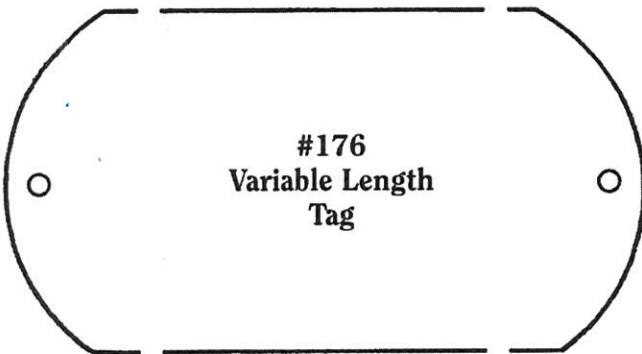

**#184
Variable Length
Tag**

- Height - 1 1/2" Width - up to 6" long
- Quotation upon request.

**#201
Variable Length
Tag**

- Height - 1" Width - up to 6" long
- Quotation upon request.

**#171
Variable Length
Tag**

- Height - 1 1/4" Width - up to 6" long
- Quotation upon request.

**#203
Variable Length
Tag**

- Height - 2" Width - up to 6" long
- Quotation upon request.

**#176
Variable Length
Tag**

- Height - up to 2 1/4" Width - up to 6" long
- 1 1/4" Radius Ends.
- Quotation upon request.

**#185
Variable Length
Tag**

- Height - 2 1/2" Width - up to 6" long
- Quotation upon request.

TAG ILLUSTRATIONS ARE SHOWN TO ACTUAL SIZE

#421 Neck Tag

Pear Shaped: Measures 3-1/2" x 2-1/4" with 1-3/8" numbers on both sides up to 999. Hole size approximately 3/4". Highest quality nylon, guaranteed unbreakable!