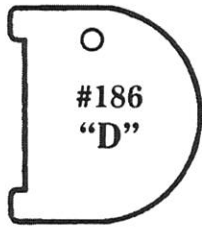

**#157
Bullet**

- Height - 1 3/8"
- Width - 1 3/8"
- 3 lines of medium type.
- 13 characters/spaces per line.
- 3/16" numbers (up to 5 digits).

**#110
Bone**

- Height - 1 1/8"
- Width - 1 1/2"
- 3 lines of medium type.
- 15 characters/spaces per line.
- 5/32" numbers (up to 7 digits).

**#139
Acorn**

- Height - 1 3/8"
- Width - 1 1/8"
- 4 lines of medium type.
- 14 characters/spaces per line.
- 5/32" numbers (up to 5 digits).

**#174
Small
Star**

- Height - 1 3/8"
- Width - 1 3/8"
- 4 lines of medium type.
- 14 characters/spaces per line.
- 5/32" numbers (up to 5 digits).

**#158
Large
Star**

- Height - 2"
- Width - 2"
- 4 lines of large type.
- 14 characters/spaces per line.
- 1/4" numbers (up to 5 digits).

**#200
Dog
Head**

- Height - 1 5/16"
- Width - 1 1/4"
- 3 lines of medium type.
- 14 characters/spaces per line.
- 3/16" numbers (up to 6 digits).

**#196
Cat**

- Height - 1 3/8"
- Width - 7/8"
- 6 lines of small type.
- 8 characters/spaces per line.
- 1/8" numbers (up to 6 digits).

TAG ILLUSTRATIONS ARE SHOWN TO ACTUAL SIZE

#186
"D"

- Height - 1 1/8"
- Width - 15/16"
- 4 lines of medium type.
- 10 characters/spaces per line.
- 1/8" numbers (up to 4 digits).