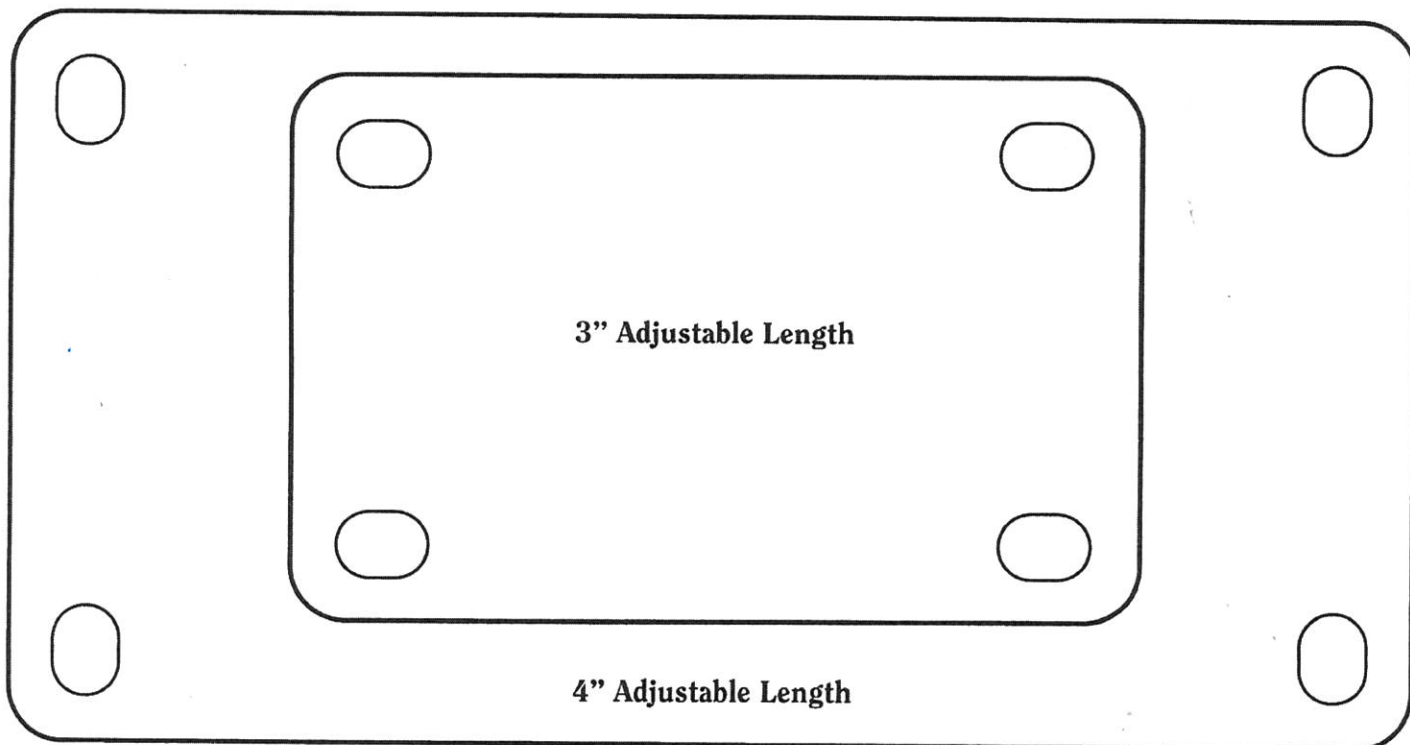

3" Adjustable Length

4" Adjustable Length

TAG ILLUSTRATIONS ARE SHOWN TO ACTUAL SIZE

ATTACHMENTS

"S" HOOK

- 1" Long
- .091 Wire Standard
- .105 Wire Available

TWIST HOOK

- 1 1/8" Long
- .091 Wire Standard
- .105 Wire Available