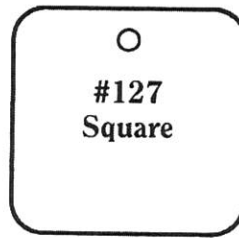

#127 Square

- Height - 1 3/16" Width - 1 3/16"
- 4 lines of medium type.
- 16 characters/ spaces per line.
- 3/16" numbers (up to 5 digits).