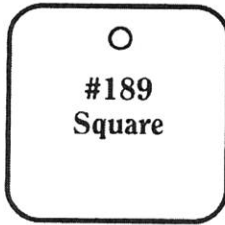

**#193
Bell**

- Height - 1 3/16"
- Width - 1 3/16"
- 4 lines of medium type.
- 12 characters/spaces per line.
- 5/32" numbers (up to 5 digits).

**#141
Bell**

- Height - 1 3/8"
- Width - 1"
- 4 lines of medium type.
- 12 characters/spaces per line.
- 5/32" numbers (up to 6 digits).

- Height - 1 1/2"
- Width - 1 1/2"
- 4 lines of medium type.
- 12 characters/spaces per line.
- 5/32" numbers (up to 6 digits).

- Height - 1 1/8"
- Width - 1 3/16"
- 4 lines of medium type.
- 15 characters/spaces per line.
- 5/32" numbers (up to 5 digits).

TAG ILLUSTRATIONS ARE SHOWN TO ACTUAL SIZE

#136 Square

- Height - 7/8" Width - 7/8"
- 3 lines of medium type.
- 12 characters/ spaces per line.
- 1/8" numbers (up to 5 digits).

#117 Square

- Height - 1" Width - 1"
- 4 lines of small type.
- 13 characters/ spaces per line.
- 5/32" numbers (up to 5 digits).

#189 Square

- Height - 1 1/8" Width - 1 1/8"
- 4 lines of medium type.
- 15 characters/ spaces per line.
- 5/32" numbers (up to 6 digits).

#127 Square

- Height - 1 3/16" Width - 1 3/16"
- 4 lines of medium type.
- 16 characters/ spaces per line.
- 3/16" numbers (up to 5 digits).