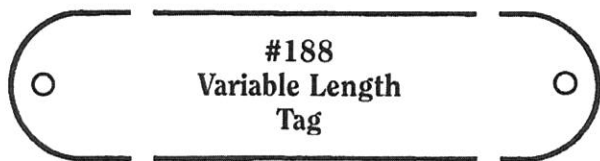

Custom engraving is available.

#190-D
Dangerous Dog Tag

• Height - 3"
Width - 2 3/8"

GUARD DOG

#190-G
Guard Dog Tag

• Height - 3"
Width - 2 3/8"

#188
Variable Length
Tag

• Height - 3/4" Width - up to 6" long
• Quotation upon request.

3" Adjustable Length

4" Adjustable Length

TAG ILLUSTRATIONS ARE SHOWN TO ACTUAL SIZE

ATTACHMENTS

"S" HOOK

- 1" Long
- .091 Wire Standard
- .105 Wire Available

TWIST HOOK

- 1 1/8" Long
- .091 Wire Standard
- .105 Wire Available