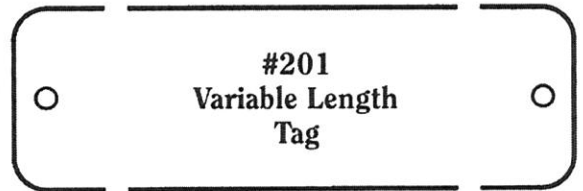

**#201
Variable Length
Tag**

- Height - 1" Width - up to 6" long
- Quotation upon request.