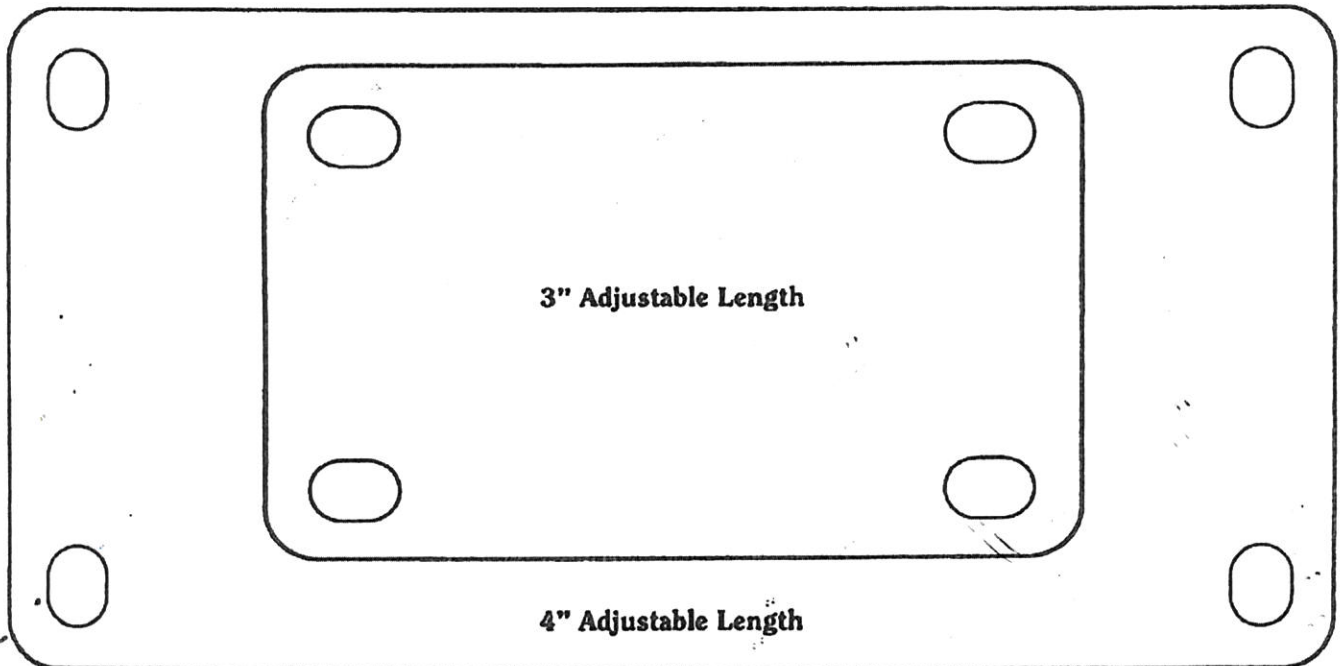

Custom engraving is available.

#190-D
Dangerous Dog Tag

• Height - 3"
• Width - 2 3/8"

GUARD DOG

#190-G
Guard Dog Tag

• Height - 3"
• Width - 2 3/8"

#188
Variable Length
Tag

• Height - 3/4" Width - up to 6" long
• Quotation upon request.