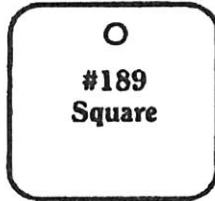

- #193
Bell**
- Height - 1 3/16"
 - Width - 1 3/16"
 - 4 lines of medium type.
 - 12 characters/spaces per line.
 - 5/32" numbers (up to 5 digits).

- #141
Bell**
- Height - 1 3/8"
 - Width - 1"
 - 4 lines of medium type.
 - 12 characters/spaces per line.
 - 5/32" numbers (up to 6 digits).

- Height - 1 1/2"
- Width - 1 1/2"
- 4 lines of medium type.
- 12 characters/spaces per line.
- 5/32" numbers (up to 6 digits).

- Height - 1 1/8"
- Width - 1 3/16"
- 4 lines of medium type.
- 15 characters/spaces per line.
- 5/32" numbers (up to 5 digits).

TAG ILLUSTRATIONS ARE SHOWN TO ACTUAL SIZE

#136
Square

- Height - 7/8" Width - 7/8"
- 3 lines of medium type.
- 12 characters/spaces per line.
- 1/8" numbers (up to 5 digits).

#117
Square

- Height - 1" Width - 1"
- 4 lines of small type.
- 13 characters/spaces per line.
- 5/32" numbers (up to 5 digits).

#189
Square

- Height - 1 1/8" Width - 1 1/8"
- 4 lines of medium type.
- 15 characters/spaces per line.
- 5/32" numbers (up to 6 digits).

#127
Square

- Height - 1 3/16" Width - 1 3/16"
- 4 lines of medium type.
- 16 characters/spaces per line.
- 3/16" numbers (up to 5 digits).