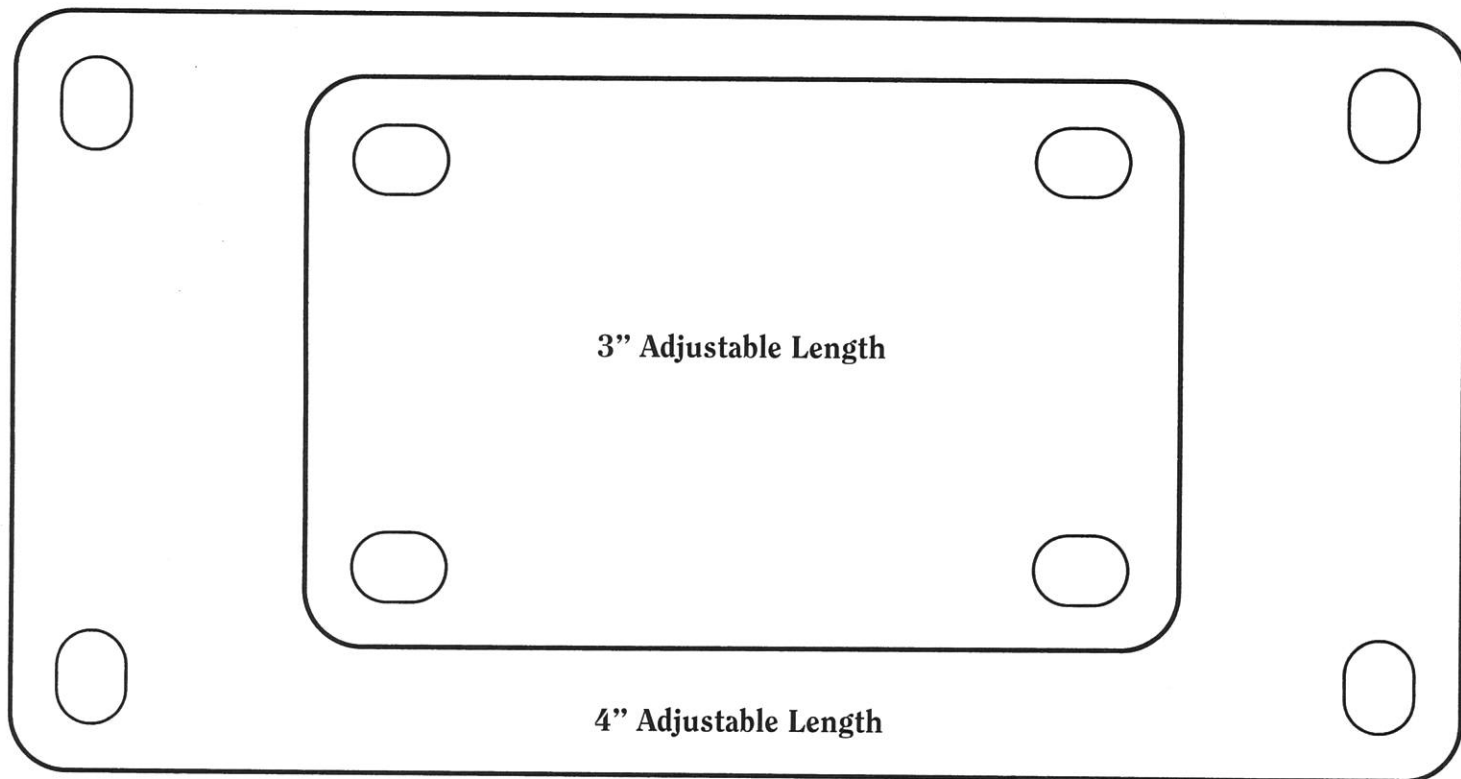

TAG ILLUSTRATIONS ARE SHOWN TO ACTUAL SIZE