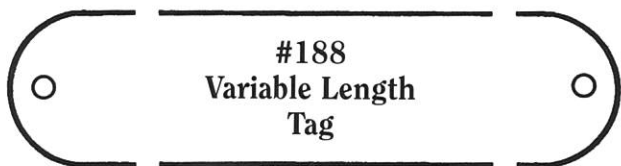

- Height - 3/4" Width - up to 6" long
- Quotation upon request.