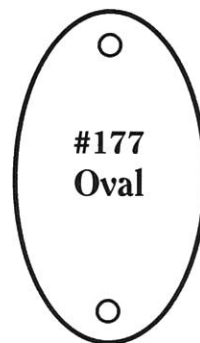

- Height - 1 3/4"
- Width - 15/16"
- 4 lines of medium type.
- 15 characters/spaces per line.
- 5/32" numbers (up to 6 digits).